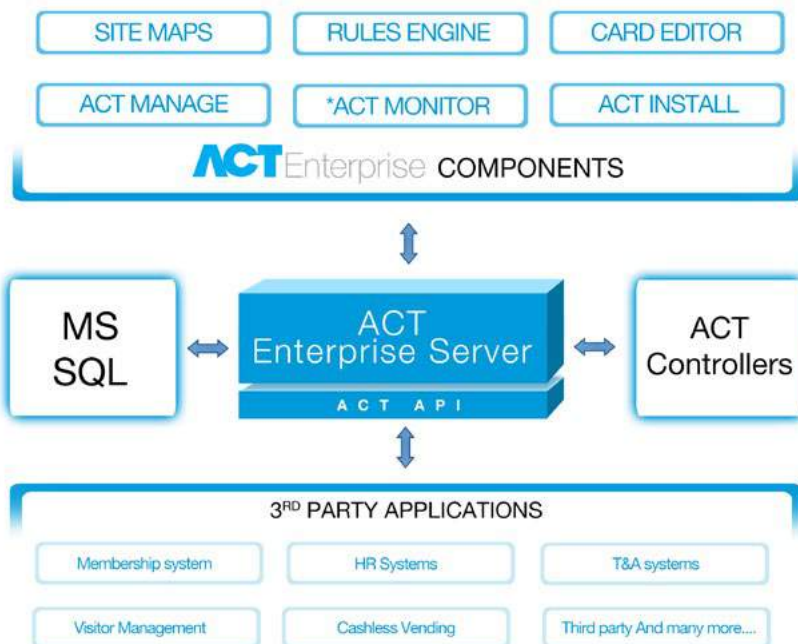

Ordering Information:

Code	Description
ACTENT_LITE	ACT Enterprise lite software (download only)
ACTENT	ACTEnterprise pro software
ACTENT_API	API for ACT Enterprise (required for third party integration)
ACTENT-WL	License for Assa Apero locks
ACTENT-Kone	Interface to Kone elevator control

Operating System

Company Size	Small	Medium	Large
Doors	Up to 100	Up to 250	250+
Users	Up to 1,000	Up to 5,000	5,000+
CPU / Processor	Core i5	Core i7/Xeon	Xeon
OS - 32 or 64 bit	Windows 10 pro	Windows 10 pro Any Microsoft supported server OS	Any Microsoft supported server OS
RAM	4GB	8GB	16GB
Database Disk Space	20GB	50GB	100GB
Database	SQL Compact SQL Express 2008	Any Microsoft supported SQL server (Express or Pro)	Any Microsoft supported SQL server

Note: Above are minimal server specification guidelines to host ACT Enterprise software.

Vanderbilt recommend that at a minimum mirrored disks be used and an appropriate database backup solution is implemented.

System Diagram

* API Available in ACT Enterprise pro only

Installation Guidelines

For optimal performance use IP connected controllers