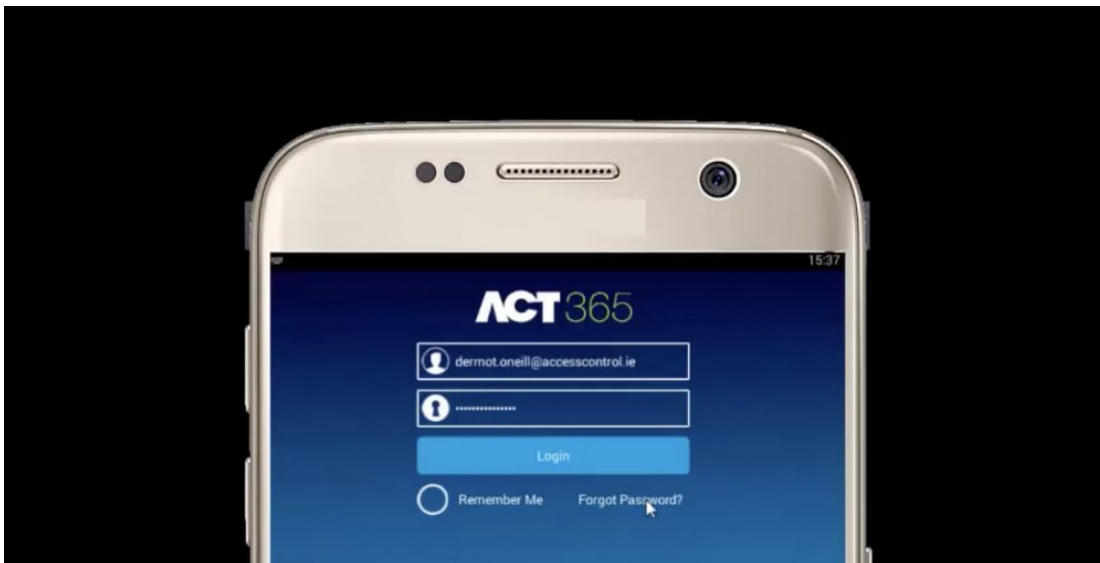

News

Video: Add a PIN to a cardholder into ACT365 system software

ACT365 is a complete cloud based access control and video management solution that enables you to manage your security system from anywhere, at anytime.

It enables you to watch video footage, disable a user or open a door from any device at any time (PC, Laptop or Smart Phone), meaning that you can truly stay connected to your business wherever you are.